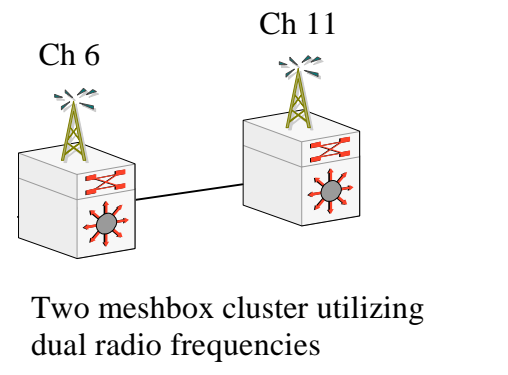

Five radio cluster with meshing on three 802.11b channels, an 802.11a backhaul and 802.11g coverage for local users

LocustWorld Clustering Configuration Examples

MeshAP Pro modular clustering allows for utilization of any number of radios in many different configurations.
www.LocustWorld.com

SYMBOL LEGEND:		Wireless: - -	Wired: —
			
LocustWorld MeshAP Pro	Wireless access point	802.11a / WiMax point to point link	