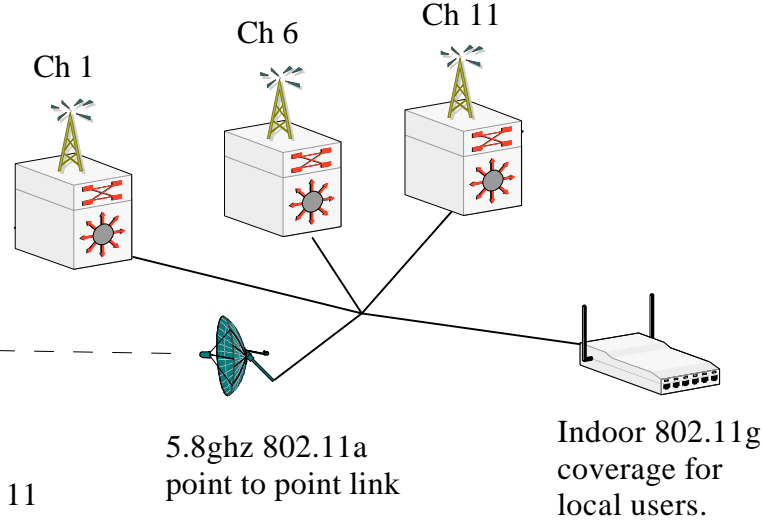

Five radio cluster with meshing on three 802.11b channels, an 802.11a backhaul and 802.11g coverage for local users

LocustWorld Clustering Configuration Examples

MeshAP Pro modular clustering allows for utilization of any number of radios in many different configurations.
www.LocustWorld.com

SYMBOL LEGEND:		Wireless: - -	Wired: —
			
LocustWorld MeshAP Pro	Wireless access point	802.11a / WiMax point to point link	