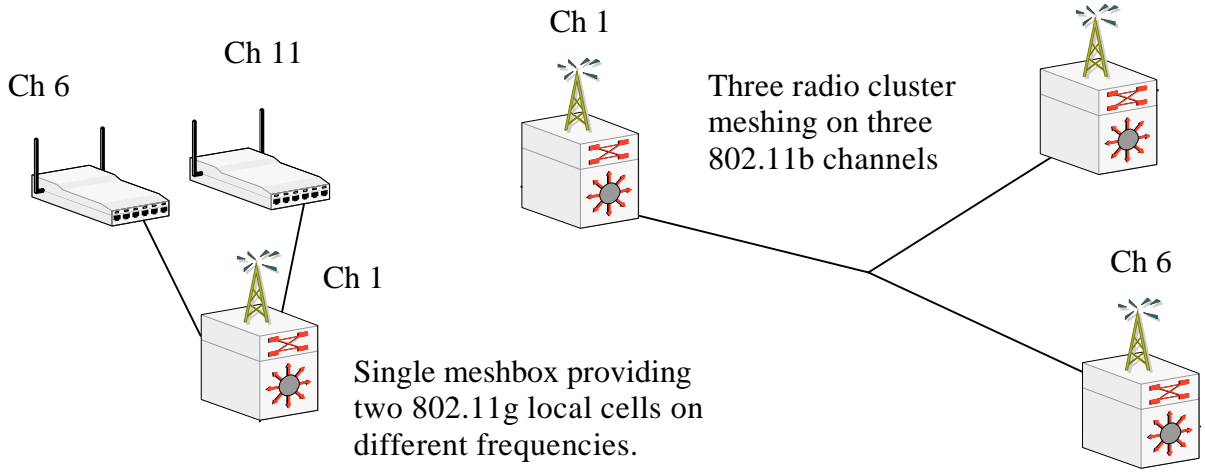

Five radio cluster with meshing on three 802.11b channels, an 802.11a backhaul and 802.11g coverage for local users

LocustWorld Clustering Configuration Examples

MeshAP Pro modular clustering allows for utilization of any number of radios in many different configurations.
www.LocustWorld.com

SYMBOL LEGEND:		Wireless: - -	Wired: —
			
LocustWorld MeshAP Pro	Wireless access point	802.11a / WiMax point to point link	